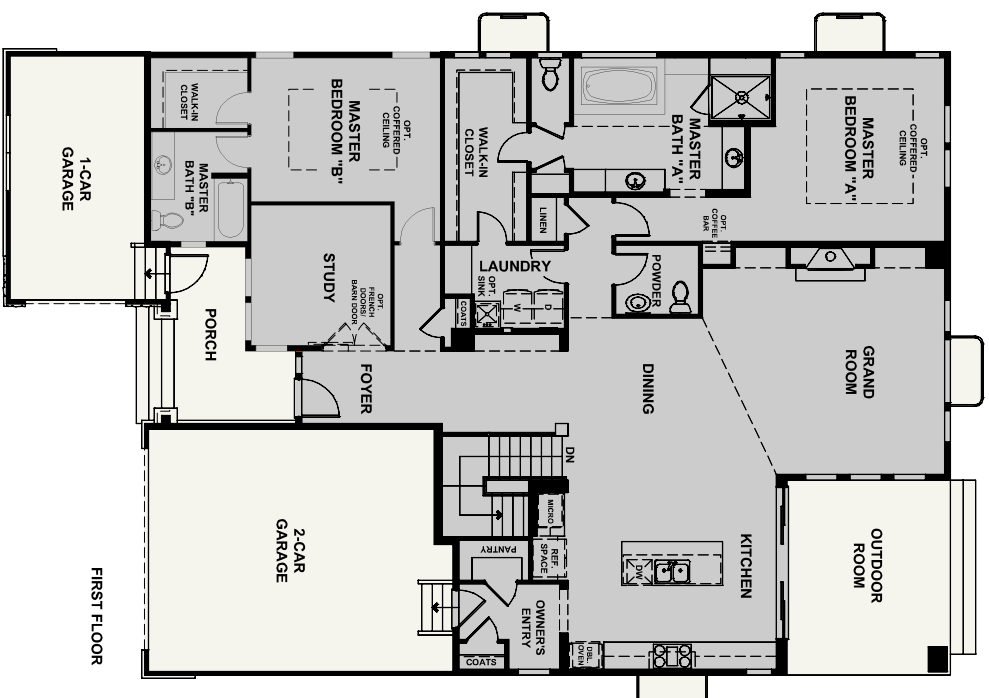

Escape

2 to 5 Beds - 2.5 to 3.5 Baths - 2,361 to 4,028 Sq. Ft.

Selected Options: Finished Basement with Wet Bar

Colorado Foothills

Colorado Rustic

Modern Prairie

Copyright 2016 Plans, specifications, features, square footages, pricing, and other elements are subject to change without notice or obligation. All images are artist's conception. Dimensions are estimates based on conceptual architectural plans. Actual field dimensions may vary.