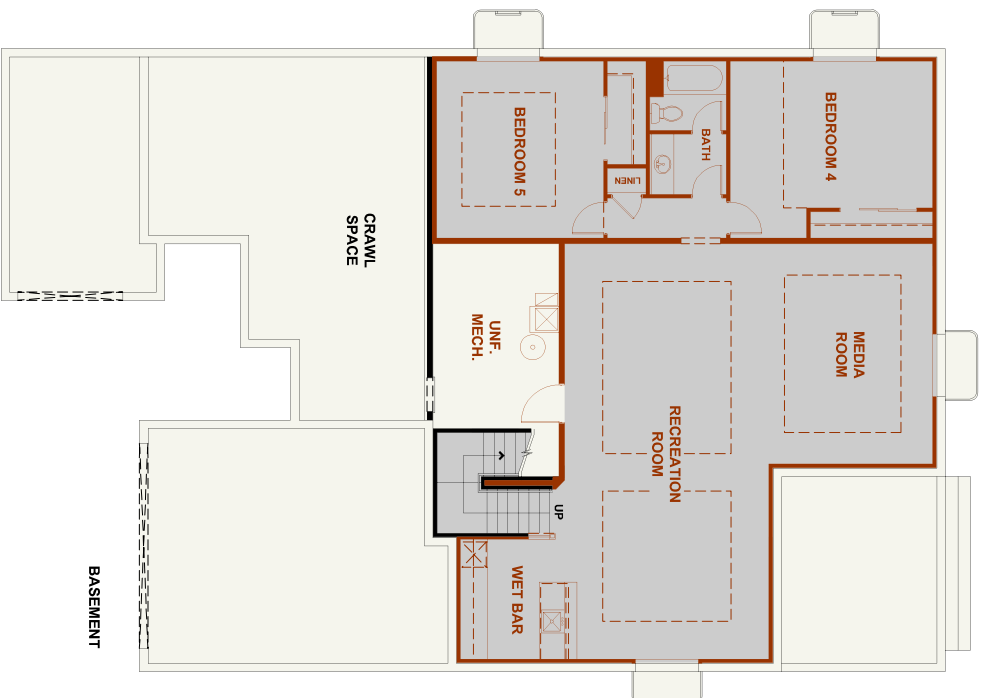

Escape

2 to 5 Beds - 2.5 to 3.5 Baths - 2,361 to 4,028 Sq. Ft.

Selected Options: Finished Basement with Wet Bar

Colorado Foothills

Colorado Rustic

Modern Prairie

Copyright 2016 Plans, specifications, features, square footages, pricing, and other elements are subject to change without notice or obligation. All images are artist's conception. Dimensions are estimates based on conceptual architectural plans. Actual field dimensions may vary.