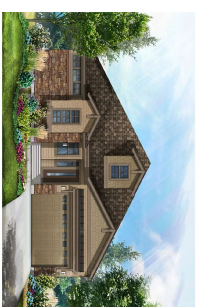

Escape

2 to 5 Beds - 2.5 to 3.5 Baths - 2,361 to 4,028 Sq. Ft.

Selected Options: Finished Basement with Wet Bar

Colorado Foothills

Colorado Rustic

Modern Prairie

Copyright 2016 Plans, specifications, features, square footages, pricing, and other elements are subject to change without notice or obligation. All images are artist's conception. Dimensions are estimates based on conceptual architectural plans. Actual field dimensions may vary.