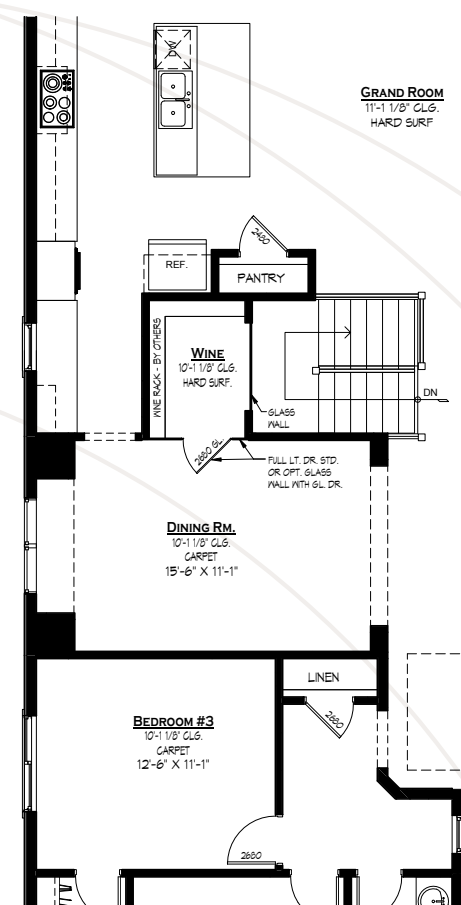

ASPIRE

epic
Homes

Ranch | 2,678 to 4,200 sq. ft. | 3 to 6 bedrooms | 2.5 to 3.5 bathrooms | 3-car tandem garage

ASPIRE MAIN

ASPIRE OPTIONS

M. BATH SHWR. OPTION

M. BATH OPTION #2

DINING RM. WITH WINE OPTION

DINING RM. WITH PANTRY OPTION

BEDROOM #4 OPTION

PRELIMINARY