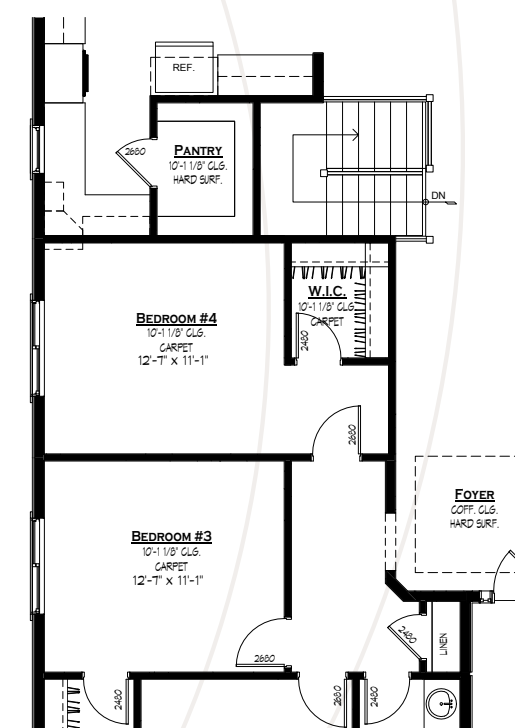

ASPIRE

epic
Homes

Ranch | 2,678 to 4,200 sq. ft. | 3 to 6 bedrooms | 2.5 to 3.5 bathrooms | 3-car tandem garage

ASPIRE MAIN

ASPIRE OPTIONS

M. BATH SHWR. OPTION

M. BATH OPTION #2

DINING RM. WITH WINE OPTION

DINING RM. WITH PANTRY OPTION

BEDROOM #4 OPTION

PRELIMINARY