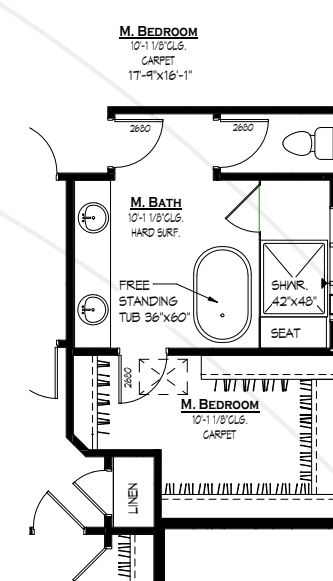

ASPIRE

epic
Homes

Ranch | 2,678 to 4,200 sq. ft. | 3 to 6 bedrooms | 2.5 to 3.5 bathrooms | 3-car tandem garage

ASPIRE MAIN

ASPIRE OPTIONS

M. BATH SHWR. OPTION

M. BATH OPTION #2

DINING RM. WITH WINE OPTION

DINING RM. WITH PANTRY OPTION

BEDROOM #4 OPTION

PRELIMINARY