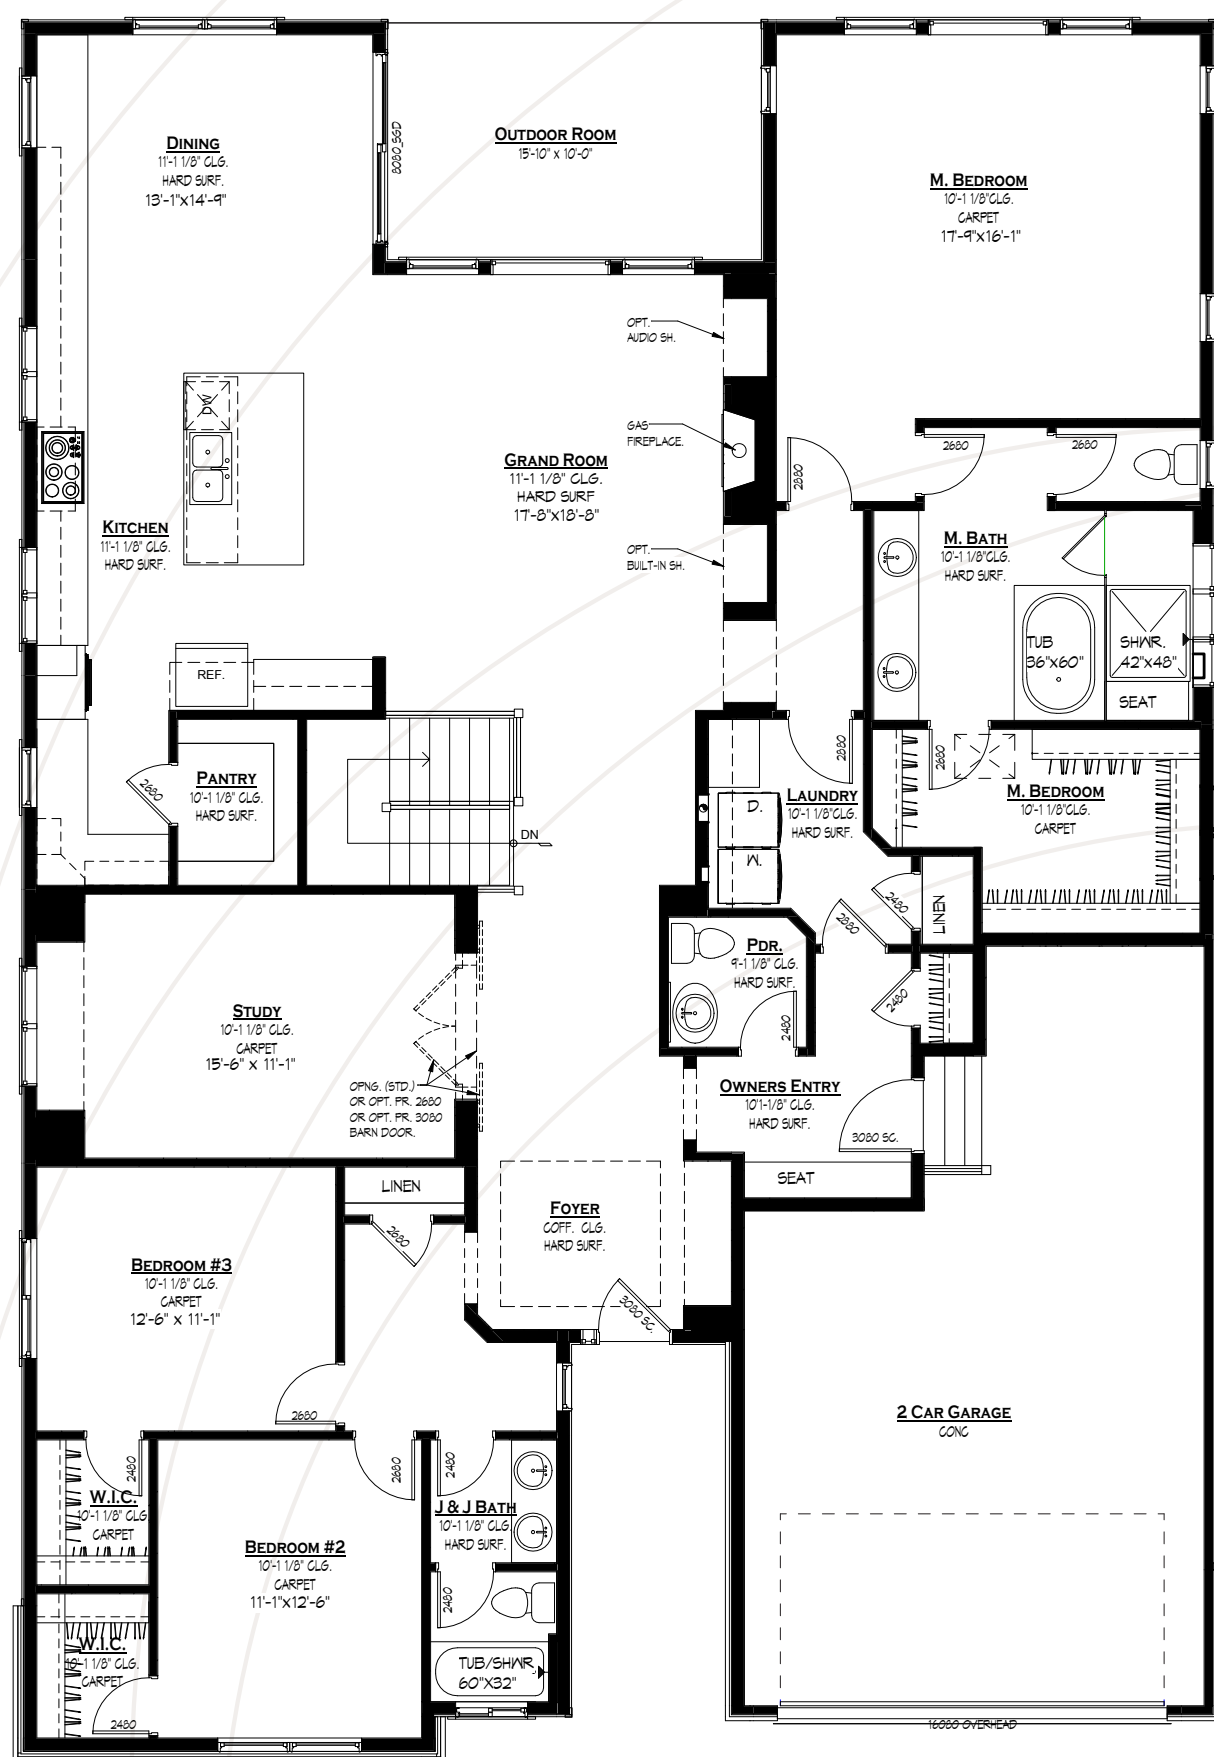

ASPIRE

epic
Homes

Ranch | 2,678 to 4,200 sq. ft. | 3 to 6 bedrooms | 2.5 to 3.5 bathrooms | 3-car tandem garage

ASPIRE MAIN

ASPIRE OPTIONS

M. BATH SHWR. OPTION

M. BATH OPTION #2

DINING RM. WITH WINE OPTION

DINING RM. WITH PANTRY OPTION

BEDROOM #4 OPTION

PRELIMINARY