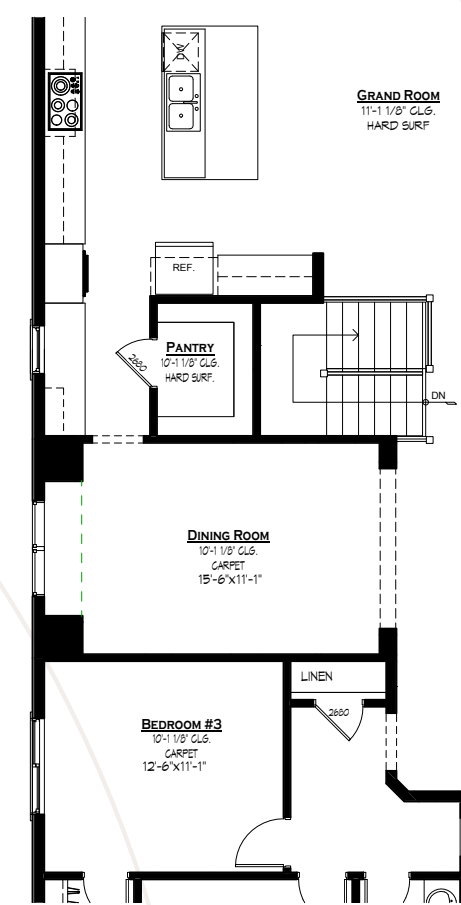

ASPIRE

epic
Homes

Ranch | 2,678 to 4,200 sq. ft. | 3 to 6 bedrooms | 2.5 to 3.5 bathrooms | 3-car tandem garage

ASPIRE MAIN

ASPIRE OPTIONS

M. BATH SHWR. OPTION

M. BATH OPTION #2

DINING RM. WITH WINE OPTION

DINING RM. WITH PANTRY OPTION

BEDROOM #4 OPTION

PRELIMINARY