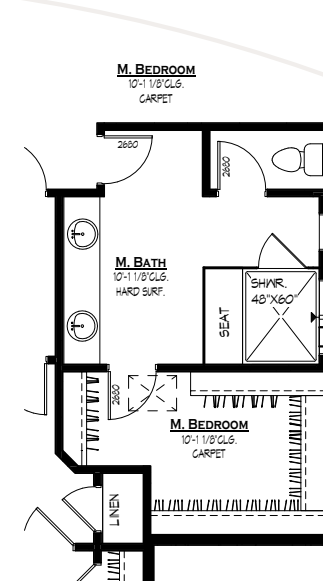

ASPIRE

epic
Homes

Ranch | 2,678 to 4,200 sq. ft. | 3 to 6 bedrooms | 2.5 to 3.5 bathrooms | 3-car tandem garage

ASPIRE MAIN

ASPIRE OPTIONS

M. BATH SHWR. OPTION

M. BATH OPTION #2

DINING RM. WITH WINE OPTION

DINING RM. WITH PANTRY OPTION

BEDROOM #4 OPTION

PRELIMINARY