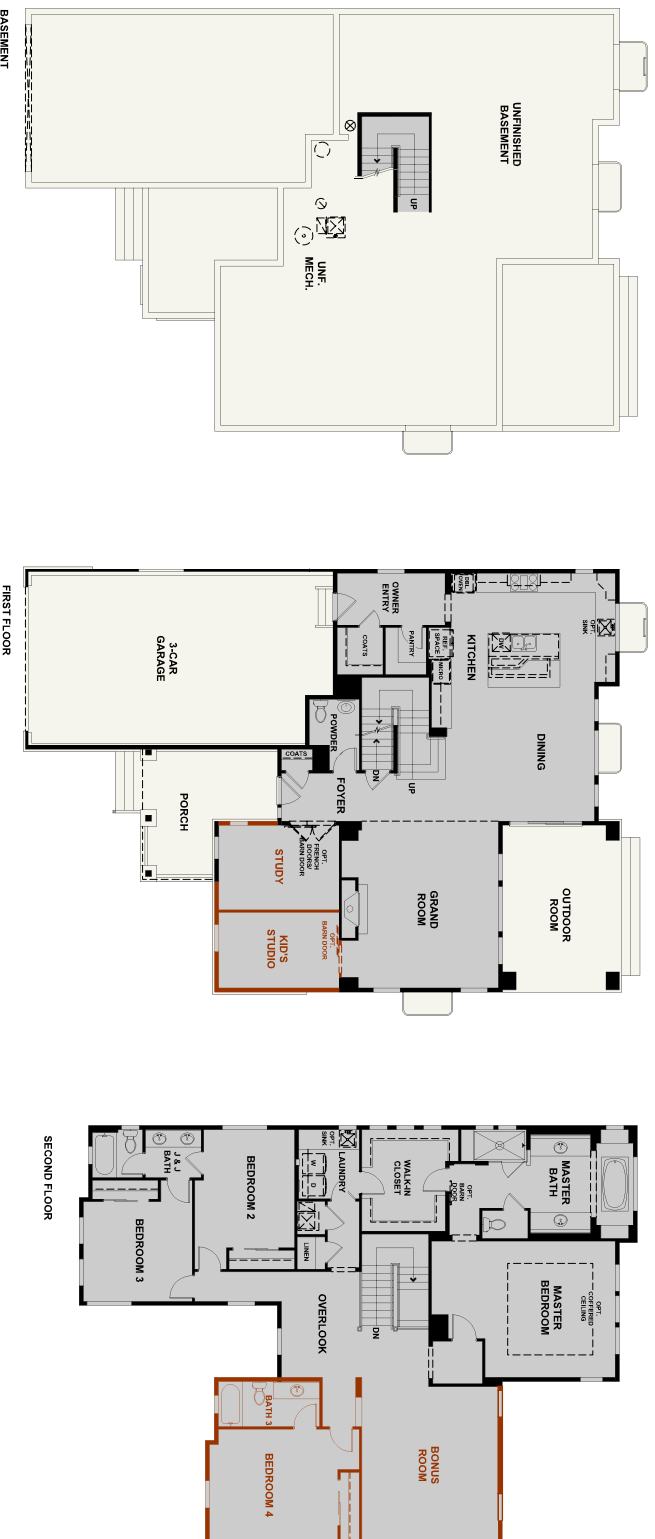

Ascend

3 to 6 Beds - 2.5 to 5.5 Baths - 3,328 to 4,732 Sq. Ft.

Selected Options: Bedroom 4, Study with Kids Studio, Bonus Room

Colorado Foothills

Colorado Rustic

Modern Prairie