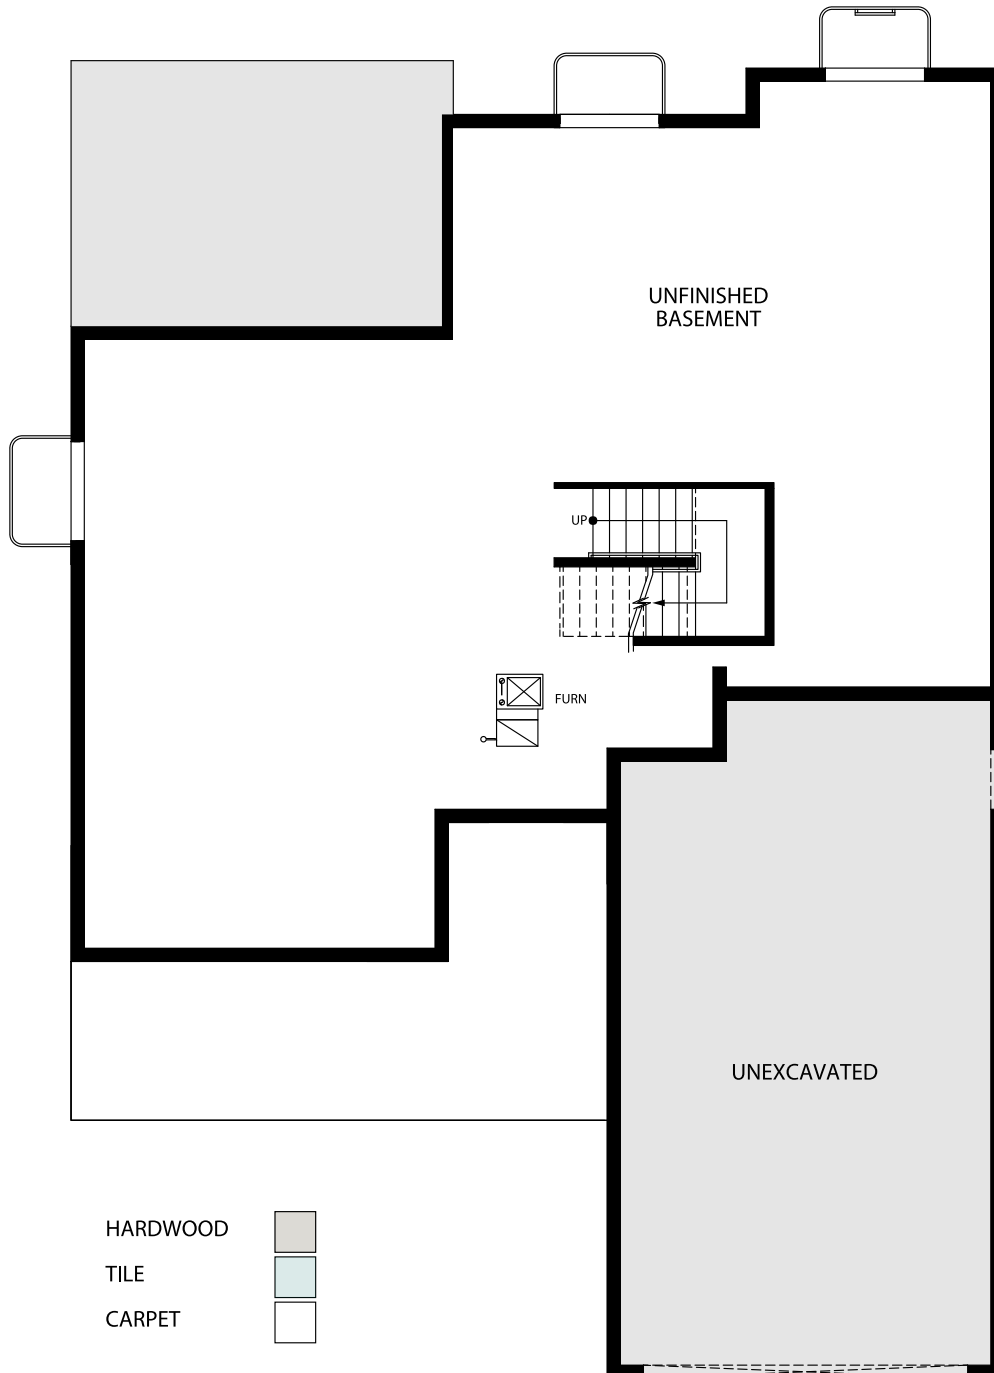

3,457 to 4,861 sq. ft. | 3 to 6 Bedrooms • 2.5 to 3.5 Bathrooms • 3-Car Tandem Garage

Ascend First Floor

ASCEND

3,457 to 4,861 sq. ft. | 3 to 6 Bedrooms • 2.5 to 3.5 Bathrooms • 3-Car Tandem Garage

Ascend Second Floor

Ascend Basement

- HARDWOOD 
- TILE 
- CARPET 

ASCEND

3,457 to 4,861 sq. ft. | 3 to 6 Bedrooms • 2.5 to 3.5 Bathrooms • 3-Car Tandem Garage

ASCEND

3,457 to 4,861 sq. ft. | 3 to 6 Bedrooms • 2.5 to 3.5 Bathrooms • 3-Car Tandem Garage

Selected Options

Ascend First Floor Options

- Study and Kid's Studio

Ascend Second Floor Options

- Master Outdoor Room
- Bedroom 4 with Bath 3
- Bonus Room

Elevations Options

- Modern Prairie