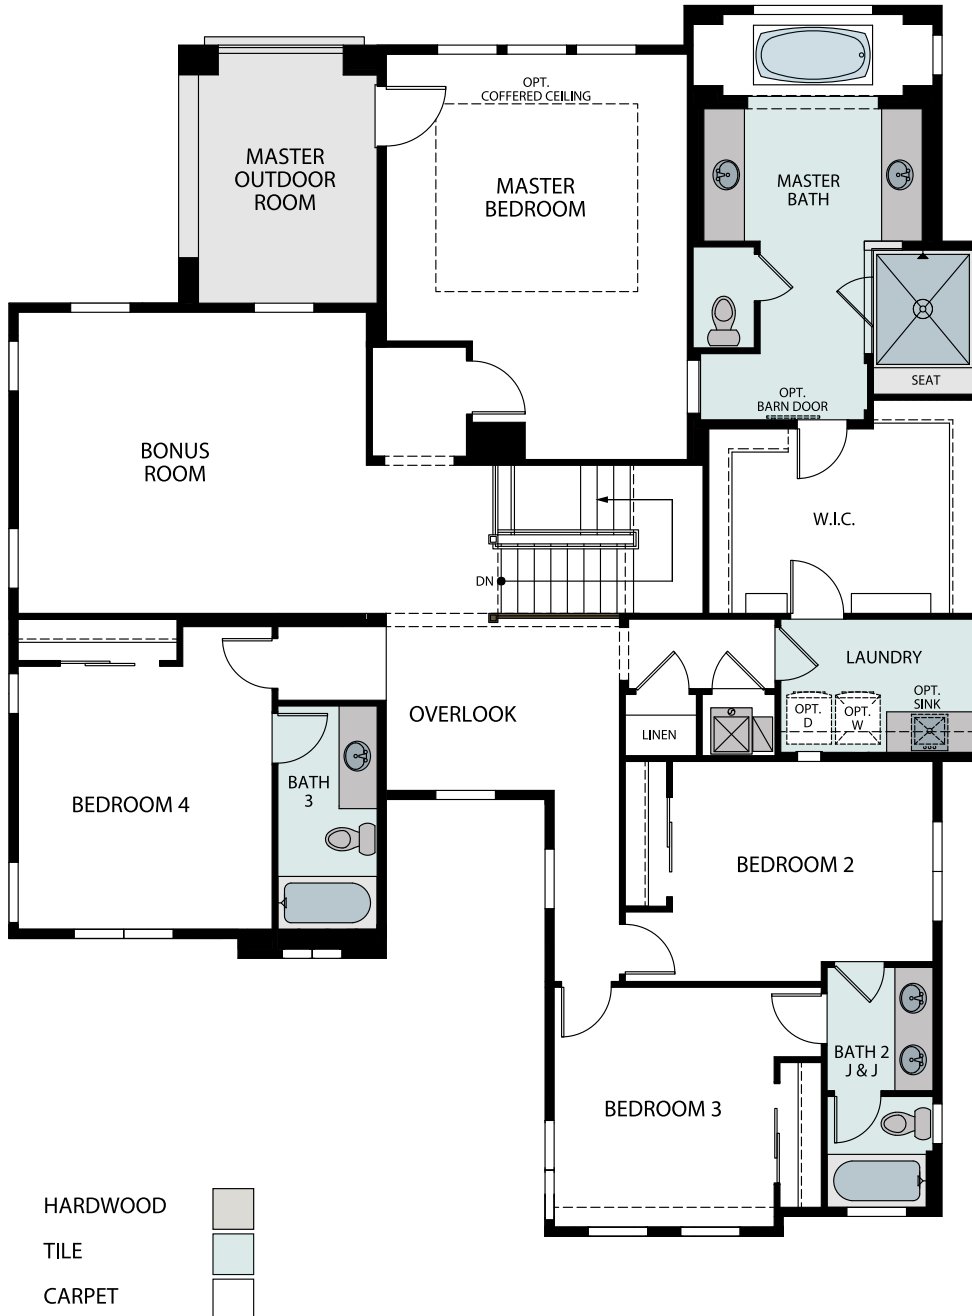

3,457 to 4,861 sq. ft. | 3 to 6 Bedrooms • 2.5 to 3.5 Bathrooms • 3-Car Tandem Garage

Ascend First Floor

ASCEND

3,457 to 4,861 sq. ft. | 3 to 6 Bedrooms • 2.5 to 3.5 Bathrooms • 3-Car Tandem Garage

Ascend Second Floor

Ascend Basement

- HARDWOOD 
- TILE 
- CARPET 

ASCEND

3,457 to 4,861 sq. ft. | 3 to 6 Bedrooms • 2.5 to 3.5 Bathrooms • 3-Car Tandem Garage

ASCEND

3,457 to 4,861 sq. ft. | 3 to 6 Bedrooms • 2.5 to 3.5 Bathrooms • 3-Car Tandem Garage

Selected Options

Ascend First Floor Options

- Study and Kid's Studio

Ascend Second Floor Options

- Master Outdoor Room
- Bedroom 4 with Bath 3
- Bonus Room

Elevations Options

- Modern Prairie